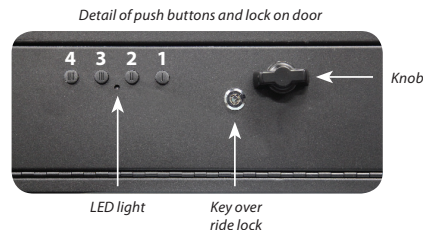

7. Lock box

- a) close door and turn knob counter clockwise to lock

BUY BACK GUARANTEE

SEE WEBSITE FOR DETAILS

Under bed assembly

- Bolts anywhere for convenient access to firearms
- Stackable

Adjustable feet

Level and support back of FAST Box when used beneath a bed.

Easily attaches with supplied hardware.